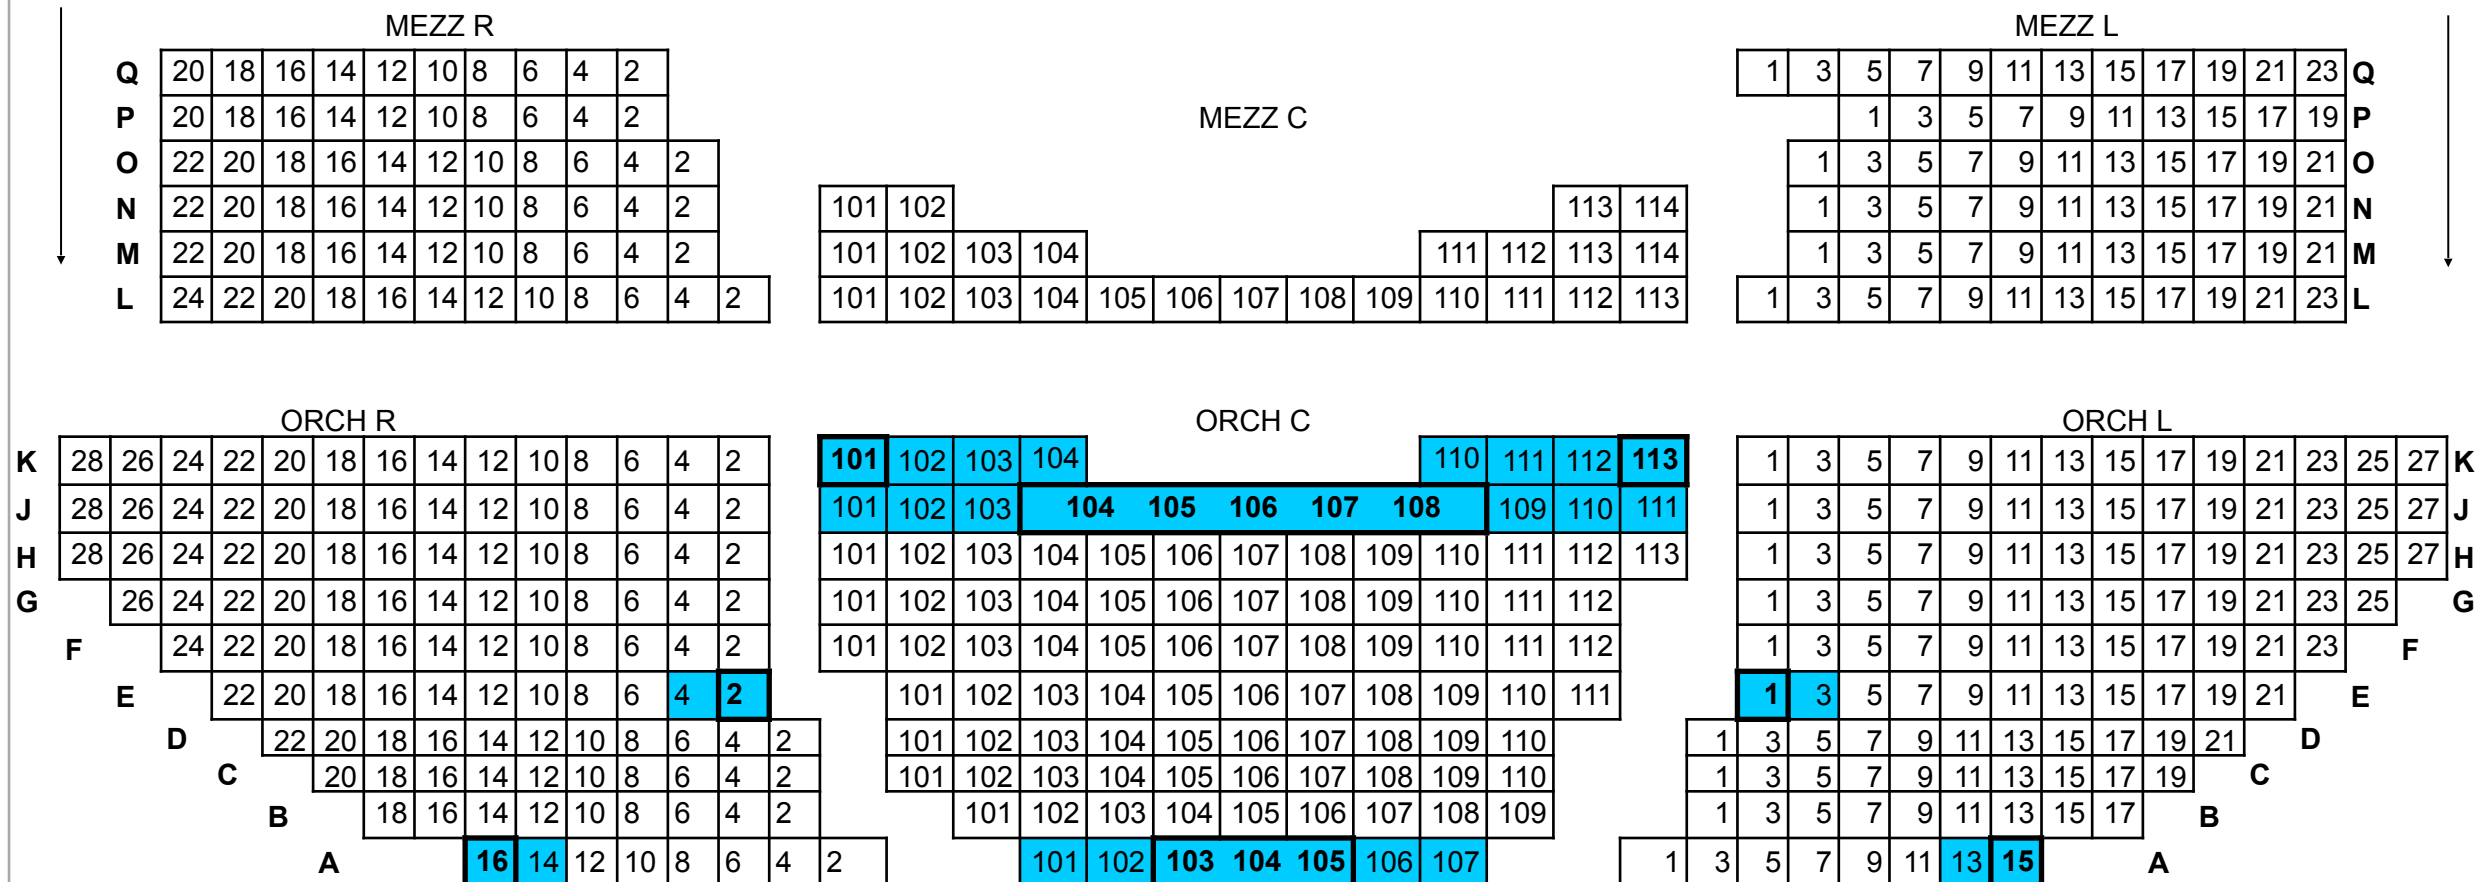

River Arts Center Theatre

Entrance

Entrance

Seats A103, A104, A105, J104, J105, J106, J107, and J108 are wheelchair accessible
 Seats A16, A15, E2, E1, K101, and K113 are handicap accessible

Please reserve the following seats for groups with special seating needs:
 Row A16-A14, A101-A107, A13-15, E4-E2, E1-E3, J101-J111, and K101-K113

Handicap Seating

Orchestra			
R	114	2	116
C	93	10	103
L	114	2	116
Mezzanine			
R	65		65
C	25		25
L	67		67
	478	14	492